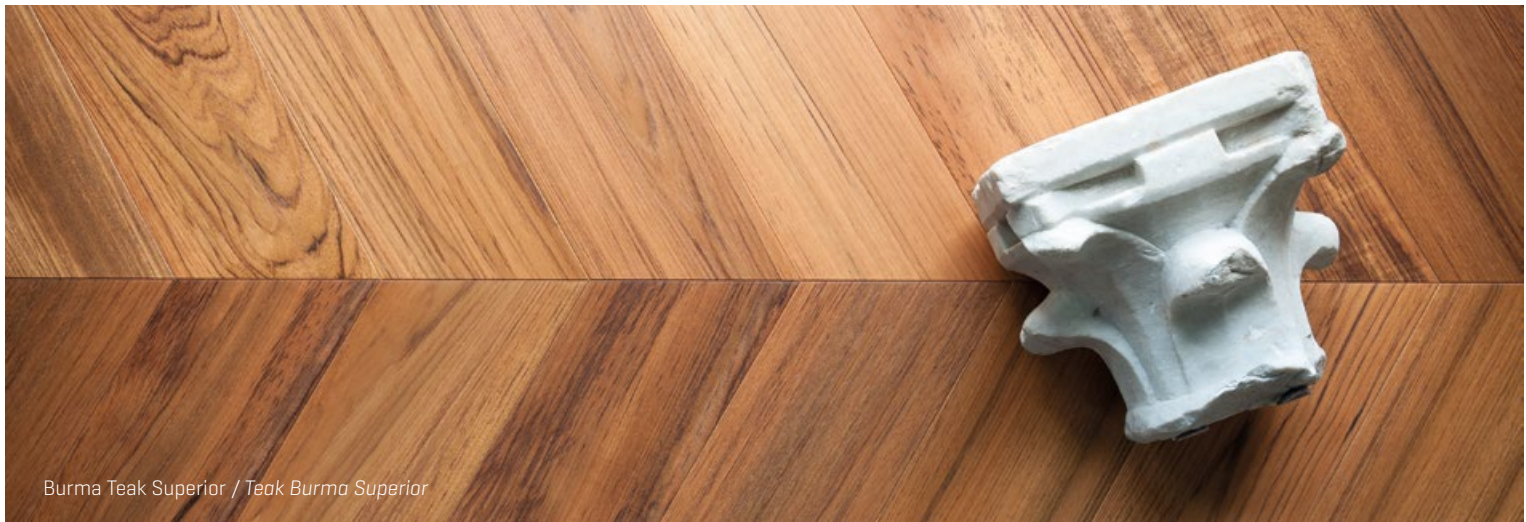

Burma Teak Superior / Teak Burma Superior