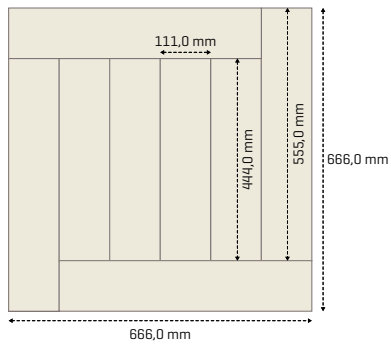

Perimeter zone / Fascia perimetrale

Model #1

WOOD SPECIES / SPECIE LIGNEA
Incense Cabrueva
Cabrueva Incenso

DIMENSIONS / DIMENSIONI
726 x 726 mm

THICKNESS / SPESSORE
20 mm

FINISH / FINITURA
Oil-UV Lacquer

Model #1

DIMENSIONS / DIMENSIONI
1128 x 1128 mm

THICKNESS / SPESSORE
20 mm

FINISH / FINITURA
Oil-UV Lacquer

Model #2

WOOD SPECIES / SPECIE LIGNEA
American White Oak & African Wengé
 Rovere Bianco USA & Wengé Africa

DIMENSIONS / DIMENSIONI
828 x 828 mm

THICKNESS / SPESSORE
20 mm

FINISH / FINITURA
Oil-UV Lacquer

Model #2

WOOD SPECIES / SPECIE LIGNEA
African Red Padouk & European White Maple
Padouk Rosso Africano & Acero Bianco Europeo

DIMENSIONS / DIMENSIONI
1364 x 1692 mm

THICKNESS / SPESSORE
20 mm

FINISH / FINITURA
Oil-UV Lacquer

Model #3

WOOD SPECIES / SPECIE LIGNEA
Oak Yorkshire & Cornwall
Rovere Yorkshire & Cornwall

DIMENSIONS / DIMENSIONI
1364 x 1692 mm