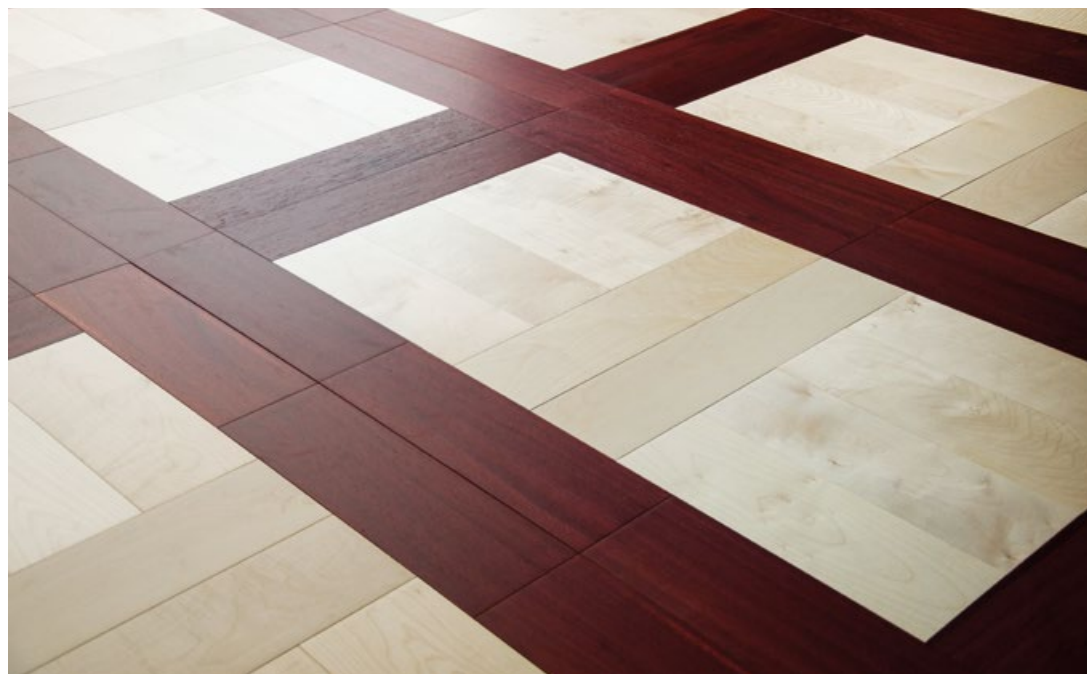

WOOD SPECIES / SPECIE LIGNEA
African Red Padouk & European White Maple
Padouk Rosso Africano & Acero Bianco Europeo

DIMENSIONS / DIMENSIONI
1364 x 1692 mm

THICKNESS / SPESSORE
20 mm

FINISH / FINITURA
Oil-UV Lacquer

Model #3