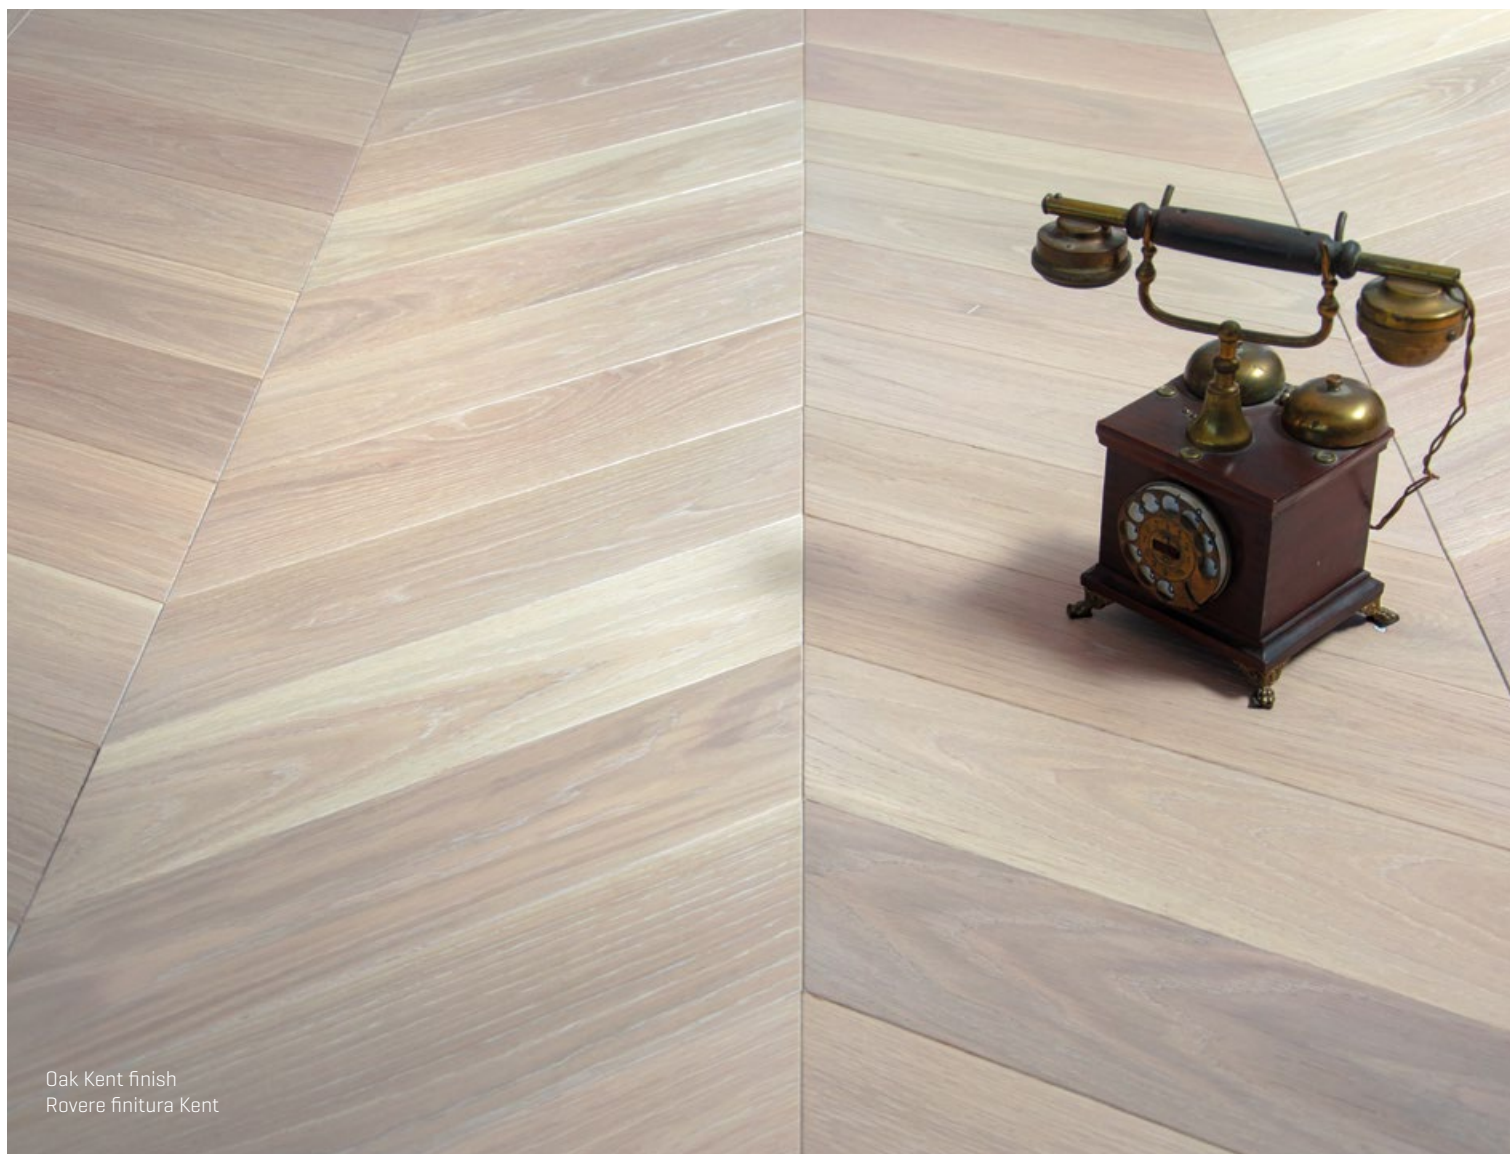

British Collection / Oak Superior - Devon-Cornwall-Yorkshire finish

British Collection - Rovere Superior - finitura Devon-Cornwall-Yorkshire

THICKNESS / SPESSORE
20 mm

WIDTH / LARGHEZZA
141 mm

LENGTH / LUNGHEZZA
Italian Herringbone 400/500/600 mm
French Herringbone 400/500/600 mm
Hungarian Herringbone 400/500/600 mm