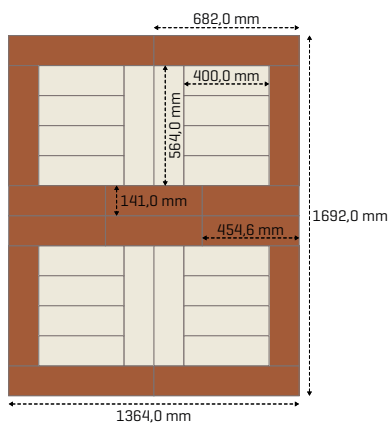

Perimeter zone / Fascia perimetrale

Model #1

WOOD SPECIES / SPECIE LIGNEA
Incense Cabrueva
Cabrueva Incenso

DIMENSIONS / DIMENSIONI
726 x 726 mm

THICKNESS / SPESSORE
20 mm

FINISH / FINITURA
Oil-UV Lacquer

Model #1

DIMENSIONS / DIMENSIONI
1128 x 1128 mm

THICKNESS / SPESSORE
20 mm

FINISH / FINITURA
Oil-UV Lacquer

Model #2

WOOD SPECIES / SPECIE LIGNEA
American White Oak & African Wengé
 Rovere Bianco USA & Wengé Africa

DIMENSIONS / DIMENSIONI
828 x 828 mm

THICKNESS / SPESSORE
20 mm

FINISH / FINITURA
Oil-UV Lacquer

Model #2

WOOD SPECIES / SPECIE LIGNEA
African Red Padouk & European White Maple
Padouk Rosso Africano & Acero Bianco Europeo

DIMENSIONS / DIMENSIONI
1364 x 1692 mm

THICKNESS / SPESSORE
20 mm

FINISH / FINITURA
Oil-UV Lacquer

Model #3

WOOD SPECIES / SPECIE LIGNEA
Oak Yorkshire & Cornwall
Rovere Yorkshire & Cornwall

DIMENSIONS / DIMENSIONI
1364 x 1692 mm