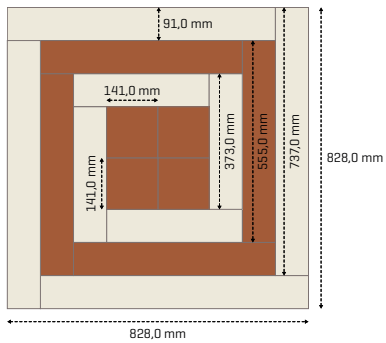

Perimeter zone / Fascia perimetrale

Model #1

WOOD SPECIES / SPECIE LIGNEA
Incense Cabrueva
Cabrueva Incenso

DIMENSIONS / DIMENSIONI
726 x 726 mm

THICKNESS / SPESSORE
20 mm

FINISH / FINITURA
Oil-UV Lacquer

Model #1

WOOD SPECIES / SPECIE LIGNEA
Palissander Santos Morado
Palissandro Santos Morado

DIMENSIONS / DIMENSIONI
666 x 666 mm

THICKNESS / SPESSORE
20 mm

FINISH / FINITURA
Oil-UV Lacquer

WOOD SPECIES / SPECIE LIGNEA
European White Maple & African Wengé
 Acero bianco Europeo & Wengé Africa

DIMENSIONS / DIMENSIONI
1128 x 1128 mm

THICKNESS / SPESSORE
20 mm

FINISH / FINITURA
Oil-UV Lacquer

Model #2

WOOD SPECIES / SPECIE LIGNEA
American White Oak & African Wengé
 Rovere Bianco USA & Wengé Africa

DIMENSIONS / DIMENSIONI
1364 x 1692 mm

THICKNESS / SPESSORE
20 mm

FINISH / FINITURA
Oil-UV Lacquer

Model #3

WOOD SPECIES / SPECIE LIGNEA
Oak Yorkshire & Cornwall
Rovere Yorkshire & Cornwall

DIMENSIONS / DIMENSIONI
1364 x 1692 mm