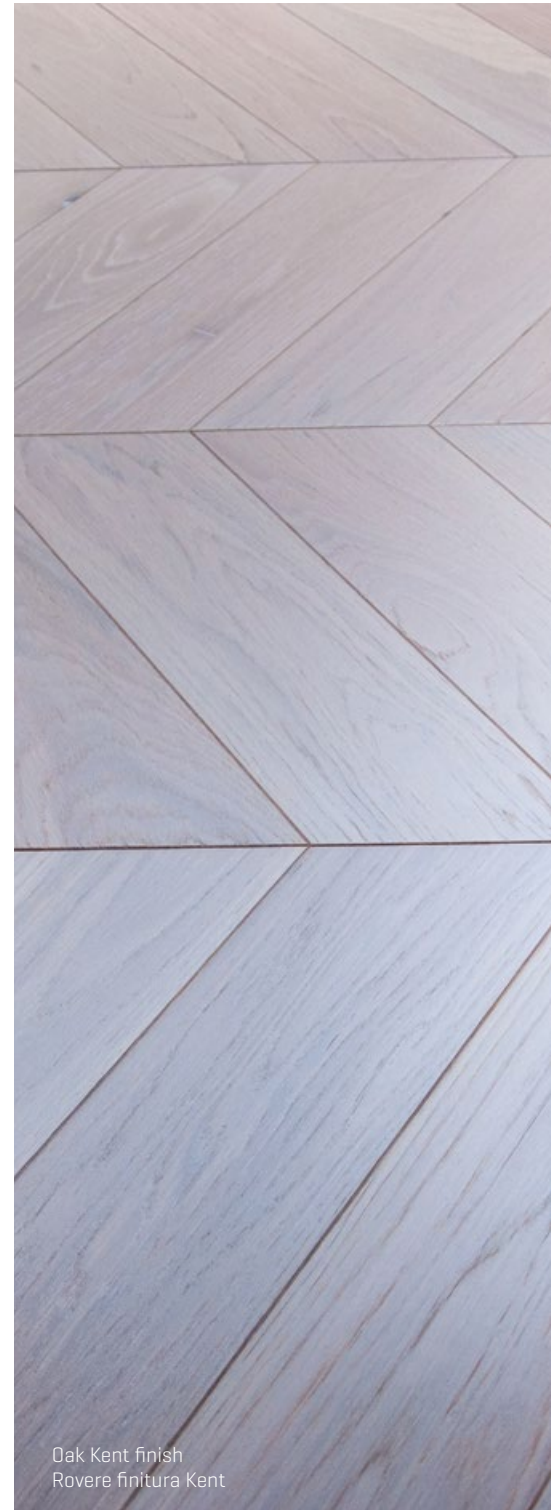

THICKNESS / SPESSORE
20 mm

FINISH / FINITURA
Stained and Natural oil finish
Olio Naturale colorato

Model #3

African Iroko Superior
Iroko Africa Superior

Oak Kent finish
Rovere finitura Kent

HERRINGBONE PATTERNS