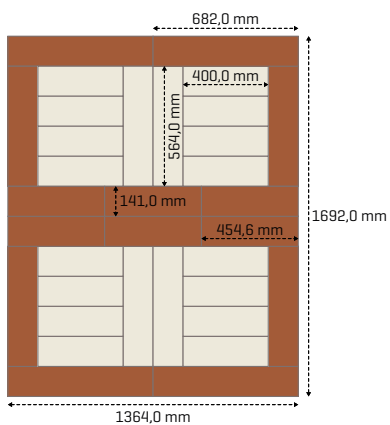

Perimeter zone / Fascia perimetrale

Model #1

WOOD SPECIES / SPECIE LIGNEA
Incense Cabrueva
Cabrueva Incenso

DIMENSIONS / DIMENSIONI
726 x 726 mm

THICKNESS / SPESSORE
20 mm

FINISH / FINITURA
Oil-UV Lacquer

Model #1

DIMENSIONS / DIMENSIONI
1128 x 1128 mm

THICKNESS / SPESSORE
20 mm

FINISH / FINITURA
Oil-UV Lacquer

Model #2

WOOD SPECIES / SPECIE LIGNEA
American White Oak & African Wengé
 Rovere Bianco USA & Wengé Africa

DIMENSIONS / DIMENSIONI
828 x 828 mm

THICKNESS / SPESSORE
20 mm

FINISH / FINITURA
Oil-UV Lacquer

Model #2

WOOD SPECIES / SPECIE LIGNEA
African Red Padouk & European White Maple
Padouk Rosso Africano & Acero Bianco Europeo

DIMENSIONS / DIMENSIONI
1364 x 1692 mm

THICKNESS / SPESSORE
20 mm

FINISH / FINITURA
Oil-UV Lacquer

Model #3

WOOD SPECIES / SPECIE LIGNEA
Oak Yorkshire & Cornwall
Rovere Yorkshire & Cornwall

DIMENSIONS / DIMENSIONI
1364 x 1692 mm