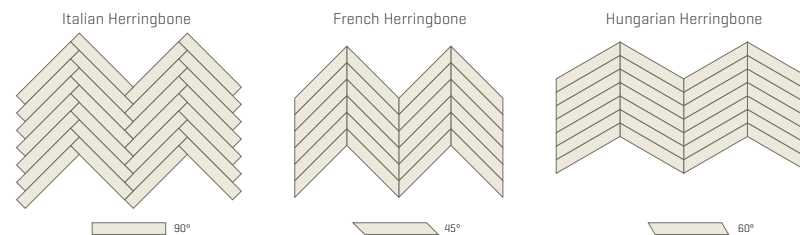

of its solid parquet boards to the opulent design of the most wanted patterns: elegant geometrical and symmetrical motifs that add class and sophistication in both residential and commercial spaces. Just as traditional GIANT®, our herringbone parquets are all perfectly compatible with underfloor heating.

La stessa qualità di sempre, ma in forma diversa: questa è la novità dell'ultima collezione GIANT®.

Le pose a spina che caratterizzavano i palazzi nobiliari del passato (le prime realizzazioni in Europa risalgono al 16° secolo) sono state usate frequentemente nel mondo del design e ora stanno vivendo una nuova giovinezza in campo architettonico. GIANT® ripropone questo trend decorativo, unendo il prestigio dei sui

autentici listoni massicci alle pose a disegno più richieste oggi: schemi geometrici e disegni simmetrici che donano raffinatezza e un'atmosfera esclusiva sia a spazi residenziali che commerciali. Come tutti i pavimenti in legno massiccio GIANT®, anche la nostra collezione di spine è ideale per il riscaldamento a pavimento.

INTERNATIONAL STYLE

The classics reinterpreted.
I classici reinterpretati.

Thickness: 20 mm. / 4 sides tongue & groove joint / Beveled 4 sides / Prefinished
Spessore: 20 mm. / Incastro maschio-femmina sui 4 lati / Bisellato 4 lati / Prefinito

*African Red Padouk Superior
Padouk Rosso Africa Superior*