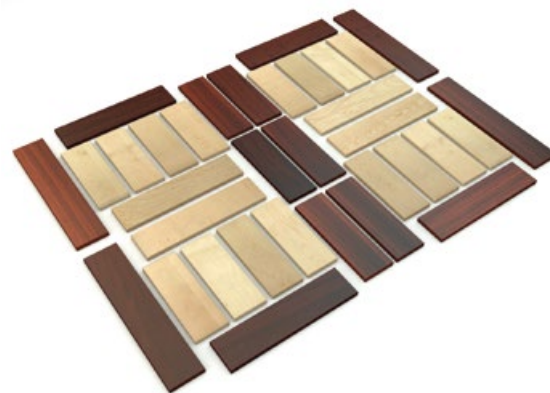

Tiles made 100% of solid wood.

GIANT® tiles are all made of prefinished solid hardwood flooring planks 20 mm. thick with various fixed lengths that are arranged in a decorative pattern to create a mosaic effect. This kind of laying pattern is peculiarly suitable for paving wide and prestigious rooms.

They are supplied as loose pieces beveled on 4 sides and with groove & groove on all 4 sides, that can be easily assembled on construction site through spline joints [supplied with each order].

We suggest to enhance the symmetry of the patterns paving the perimeter zone of the room with classic GIANT® [random lengths and straight installation], that creates a beautiful contrast compared with the wooden tiles and gives you the chance to avoid the installation of incomplete modules.

Reinventa il tuo parquet.

Fai del tuo nuovo parquet il protagonista della tua casa! Lasciati ispirare da nuove idee per dare personalità ai tuoi spazi, scegliendo le innovative composizioni GIANT®, realizzate in prezioso legno massiccio e disponibili in vari disegni di posa e specie lignee rare. Puoi utilizzare i quadri GIANT® per pavimentare l'intera superficie della stanza o inserire solo qualche quadro nella pavimentazione in parquet con posa a correre.

Quadri realizzati con il 100% di legno nobile.

I Quadri GIANT® sono realizzati con listoni di parquet di varie lunghezze fisse, in legno nobile massiccio prefinito di 20 mm. di spessore, che vengono installati secondo una precisa geometria di posa, che genera un disegno unico e caratteristico. Questa tipologia di posa, molto scenica e decorativa, si presta particolarmente a pavimentare ambienti spaziosi e prestigiosi.

I listoni, che danno vita al disegno di posa, vengono forniti bisellati e con profilo femmina-femmina sui 4 lati. Devono essere incastrati durante l'installazione tramite apposite anime in legno, che sono da noi fornite in ogni ordine.