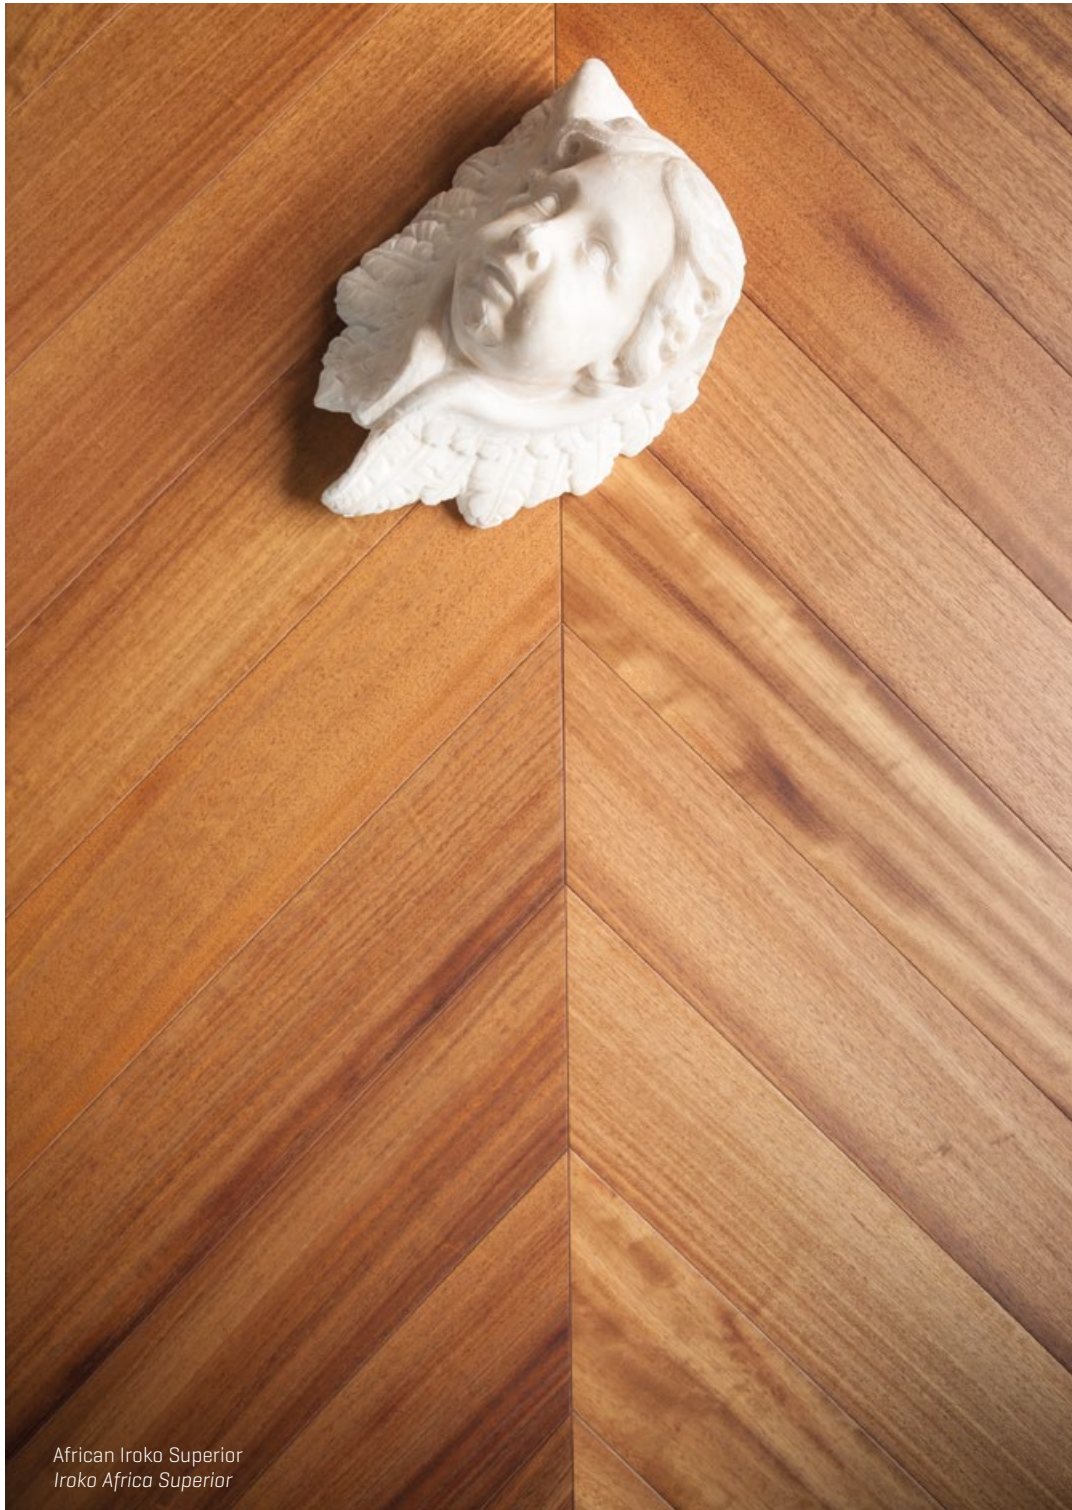

African Iroko Superior
Iroko Africa Superior