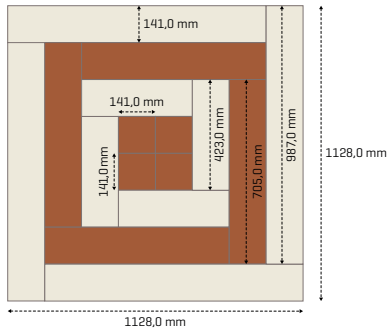

Perimeter zone / Fascia perimetrale

Model #1

WOOD SPECIES / SPECIE LIGNEA
Incense Cabrueva
Cabrueva Incenso

DIMENSIONS / DIMENSIONI
726 x 726 mm

THICKNESS / SPESSORE
20 mm

FINISH / FINITURA
Oil-UV Lacquer

Model #1

WOOD SPECIES / SPECIE LIGNEA
Palissander Santos Morado
Palissandro Santos Morado

DIMENSIONS / DIMENSIONI
666 x 666 mm

THICKNESS / SPESSORE
20 mm

FINISH / FINITURA
Oil-UV Lacquer

WOOD SPECIES / SPECIE LIGNEA
European White Maple & African Wengé
 Acero bianco Europeo & Wengé Africa

DIMENSIONS / DIMENSIONI
1128 x 1128 mm

THICKNESS / SPESSORE
20 mm

FINISH / FINITURA
Oil-UV Lacquer

Model #2

WOOD SPECIES / SPECIE LIGNEA
American White Oak & African Wengé
 Rovere Bianco USA & Wengé Africa

DIMENSIONS / DIMENSIONI
1364 x 1692 mm

THICKNESS / SPESSORE
20 mm

FINISH / FINITURA
Oil-UV Lacquer

Model #3

WOOD SPECIES / SPECIE LIGNEA
Oak Yorkshire & Cornwall
Rovere Yorkshire & Cornwall

DIMENSIONS / DIMENSIONI
1364 x 1692 mm